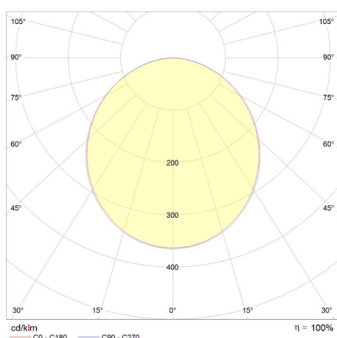

Application example::

Offices, classrooms, conference rooms, corridors, public buildings.

Name	Power	Luminous flux	Protection class	IP	IK	CRI	CCT	Luminous efficacy
RONDE 20	20 W	1 600 lm	II	20	06	>80	4000 K	80 lm / W
RONDE 30	30 W	2 550 lm	II	20	06	>80	4000 K	85 lm / W

Dimensional drawing:

Light distribution curves:

Frosted

NAME	D (mm)	H (mm)	WEIGHT (kg)
RONDE 20	220	10	0,35
RONDE 30	300	10	0,60