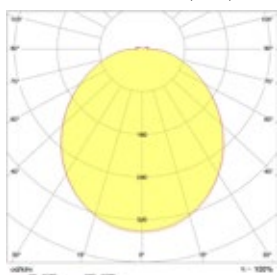

Name	Power [W]	Luminous flux	Protection class	IP	IK	CRI	CCT	Luminous efficiency up to
ELENTARI	200	24 000 lm	I	IP20	IK04	>80	4000K	120 lm/W

Different parameters on request.

**Installation:** suspended  
**Supply voltage:** 230V AC / 50-60Hz  
**Ambient temperature range:** -20°C...+40°C  
**Lifetime L80B50:** 50 000h  
**Power factor:** >0,9  
**Housing:** aluminum, PMMA  
**Warranty:** 5 years

### Dimensional drawing:

L	H	F	Weight
1445	270	44	10 kg

### Light beam curves:

Cover Frosted (110°)