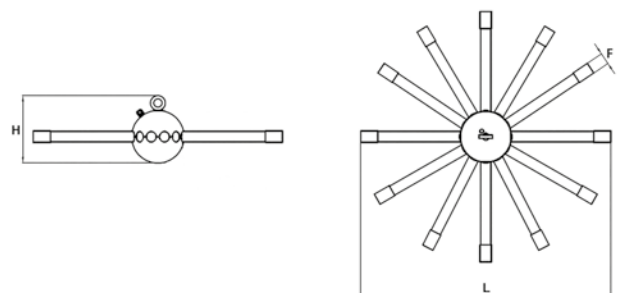

Name	Power [W]	Luminous flux	Protection class	IP	IK	CRI	CCT	Luminous efficiency up to
ELENTARI	200	24 000 lm	I	IP20	IK04	>80	4000K	120 lm/W

Different parameters on request.

**Installation:** suspended  
**Supply voltage:** 230V AC / 50-60Hz  
**Ambient temperature range:** -20°C...+40°C  
**Lifetime L80B50:** 50 000h  
**Power factor:** >0,9  
**Housing:** aluminum, PMMA  
**Warranty:** 5 years

### Dimensional drawing:

L	H	F	Weight
1445	270	44	10 kg

### Light beam curves:

Cover Frosted (110°)