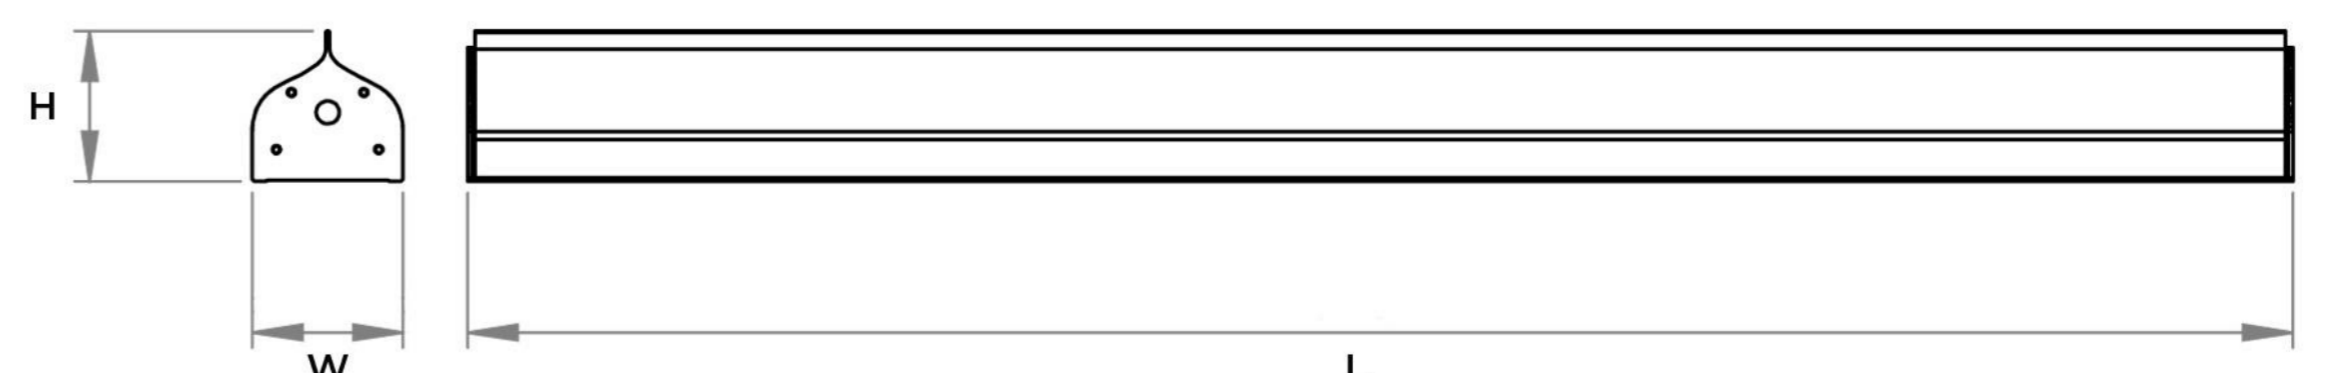

### Dimensional drawing:

Name	Extrenal dimensions(mm)			Weight
	L	H	W	
HORTI B++	1510	99	86	5 kg

Luminous flux tolerance +/- 10%

Our products are constantly upgraded. We reserve right to any construction changes without previous notice.