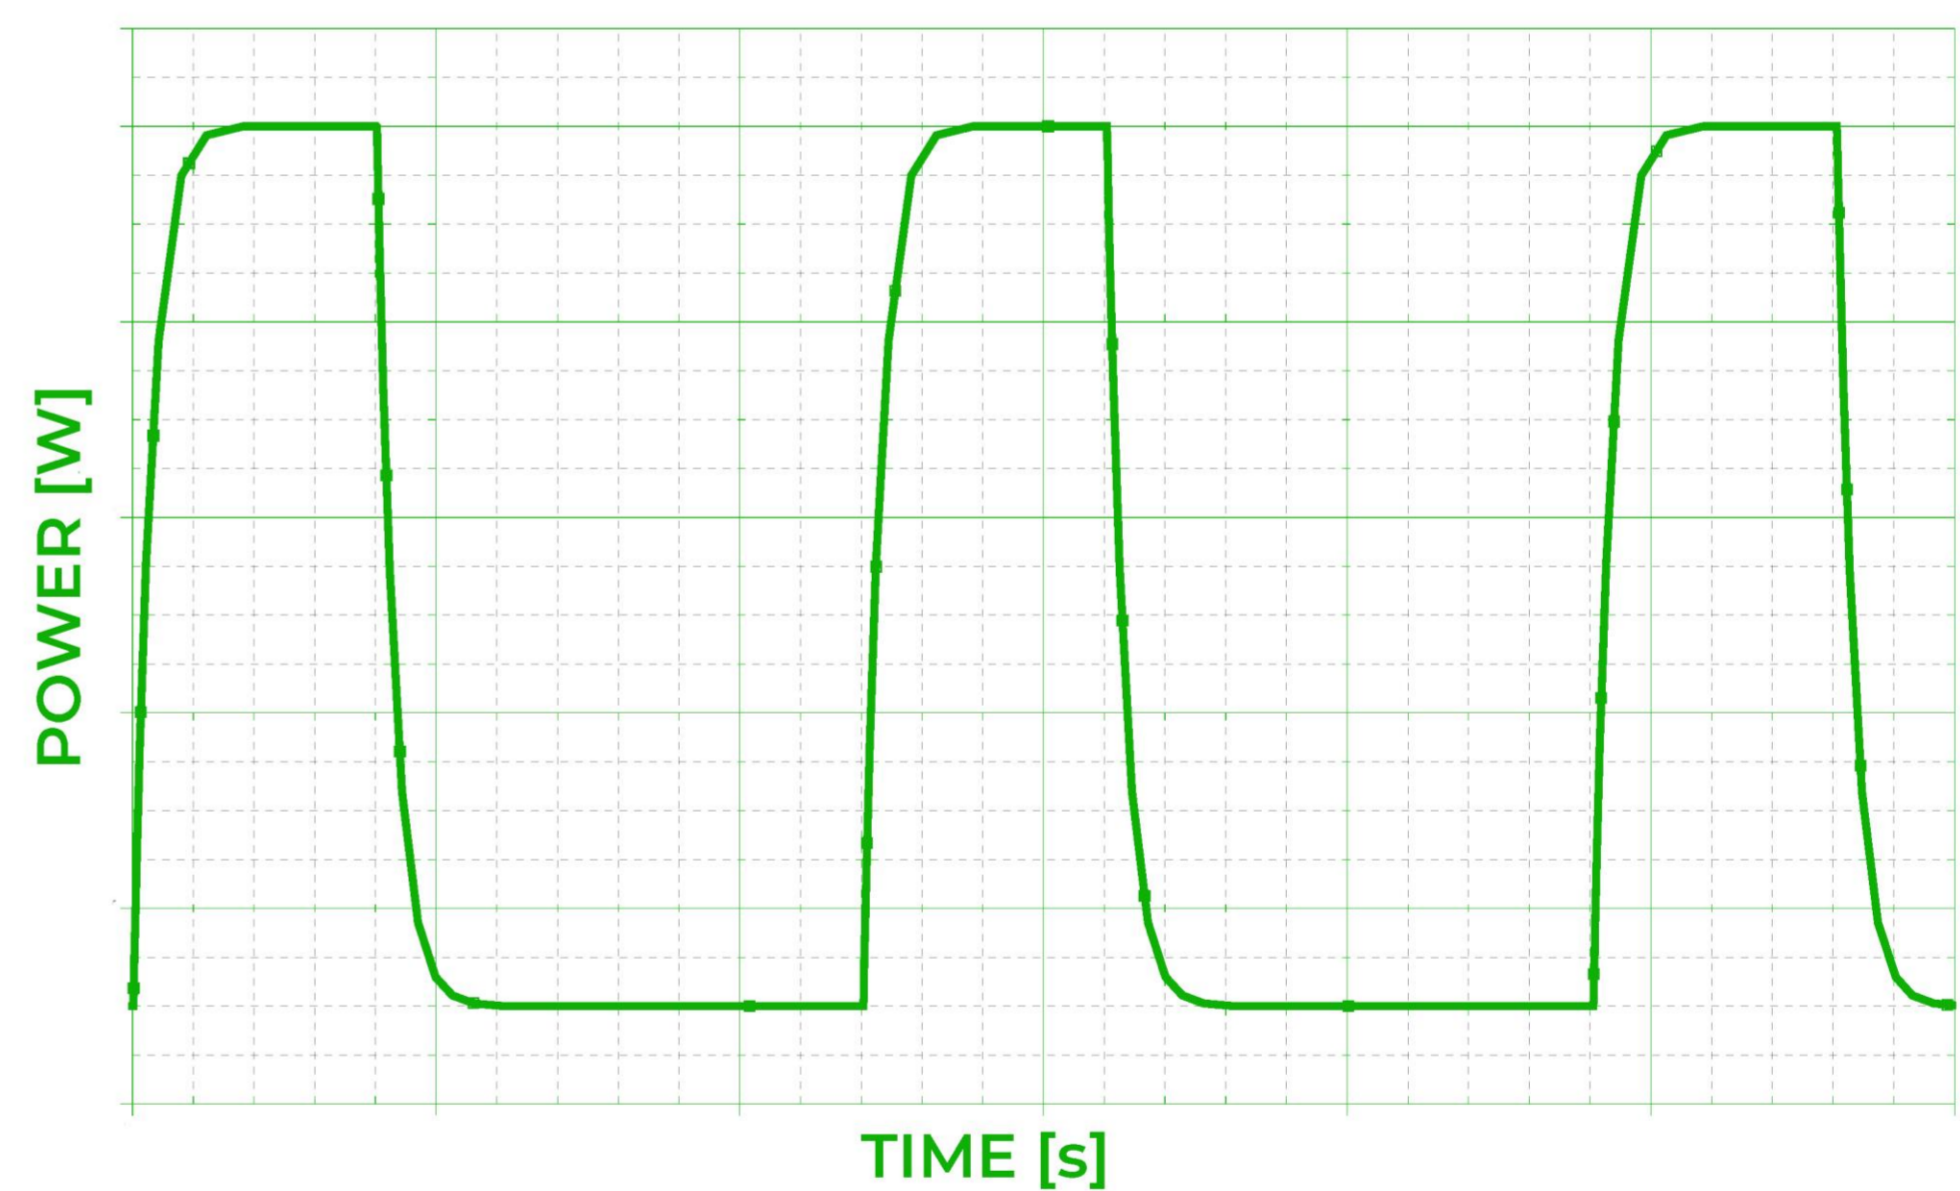

**Ambient temperature range:** -20°C...+40°C

**Lifetime L90B10:** 70 000h

**Power factor:** >0,97

**Cooling:** passive

**Housing:** aluminum, tempered glass, PC

**Warranty:** 5 years

### Time period: